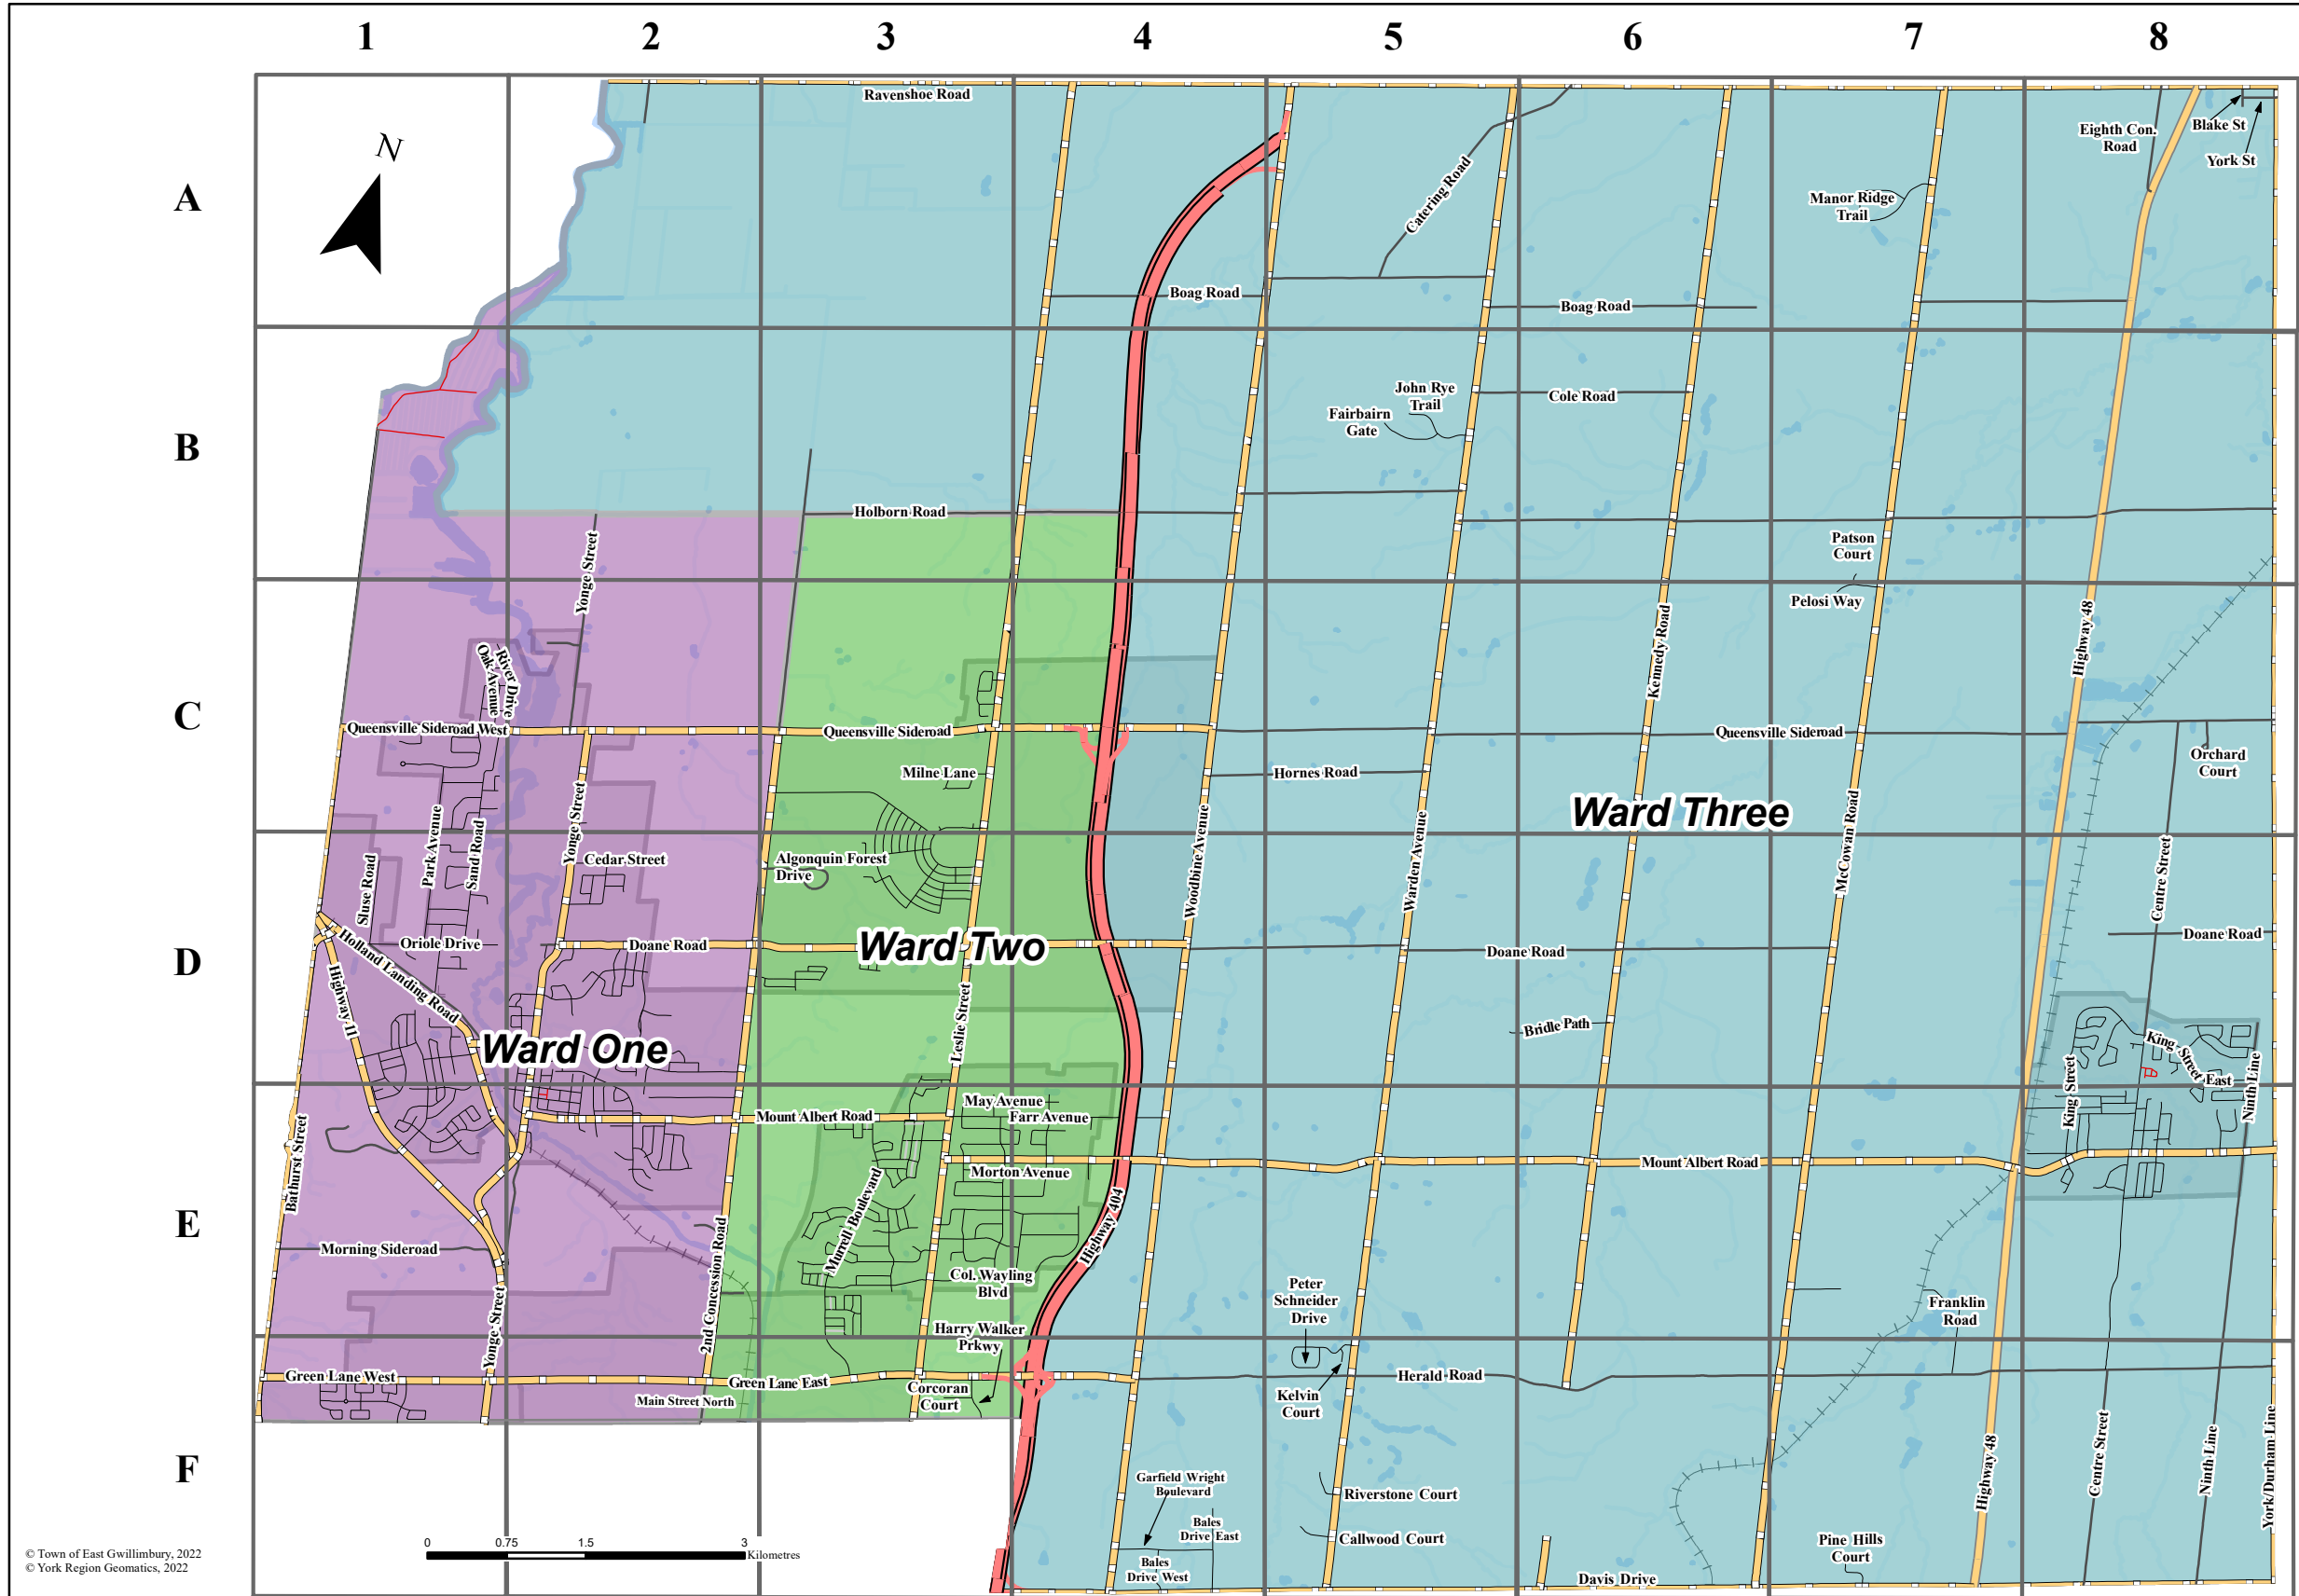

- **A**
  - Tall Pines Trail C1
  - Tate Court E4
  - Taurus Crescent E3
  - Temple Avenue E3
  - Terrain Court E1
  - Tesla Crescent E1
  - Testa Street C3
  - Thatcher Crescent F1
  - Thomas Sheppard Drive E2
  - Thompson Drive D2
  - Toby Court D1
  - Toll Road D1
  - Tremoy Road E1
  - Tyson Drive E2
- **B**
  - Valentini Avenue D1
  - Valley Mills Road E8
  - Valley Trail E2
  - Valleyview Avenue E2
  - Verbena Street E3
  - Veronica Crescent E3,E4
  - Victoria Street E8
  - Victory Drive E3
  - Viola Street E3
  - Viscount Way D8
  - Vivian Creek Road D8
- **C**
  - Walker Road D2
  - Walkerridge Avenue E3
  - Walnut Avenue D2
  - Walter English Drive C3,D3
  - Walter Proctor Road E3
  - Walter Tunny Crescent E3
  - Ward Avenue E3,E4
  - Warden Avenue A5,B5,C5,D5,E5,F5
  - Water Street E8
  - Watershed Gate C3,D3
  - Waterway Court E3
  - West Street E1,E2
  - Whippitree Drive D1
  - Whitebirch Lane E3
  - William Kane Court E3
  - William Luck Avenue D3
  - William Street E3,E4
  - Willow Grove Boulevard E4
  - Willow Street C1
  - Willow Wood Place E3
  - Woodbine Avenue A4,A5,B4,C4,D4,E4,F4
  - Woodspring Avenue F1
  - Wright Drive D2
- **D**
  - Yarrow Lane E1
  - Yonge Street A2,B2,C2,D2,E1,E2,F1
  - York Minister Boulevard D3
  - York Street A8
  - York/Durham Line A8,B8,C8,D8,E8,F8
  - Zenyatta Lane E2

TOWN OF EAST GWILLIMBURY
2022 Ward Map

Legend

- Freeway
- Interchange-Freeway
- Provincial Highway
- Regional Road
- Interchange-Regional Road
- Arterial Road
- Urban Road
- Rural Road
- Laneway
- Private Road
- Railway
- Community Area

Wards

- One
- Two
- Three